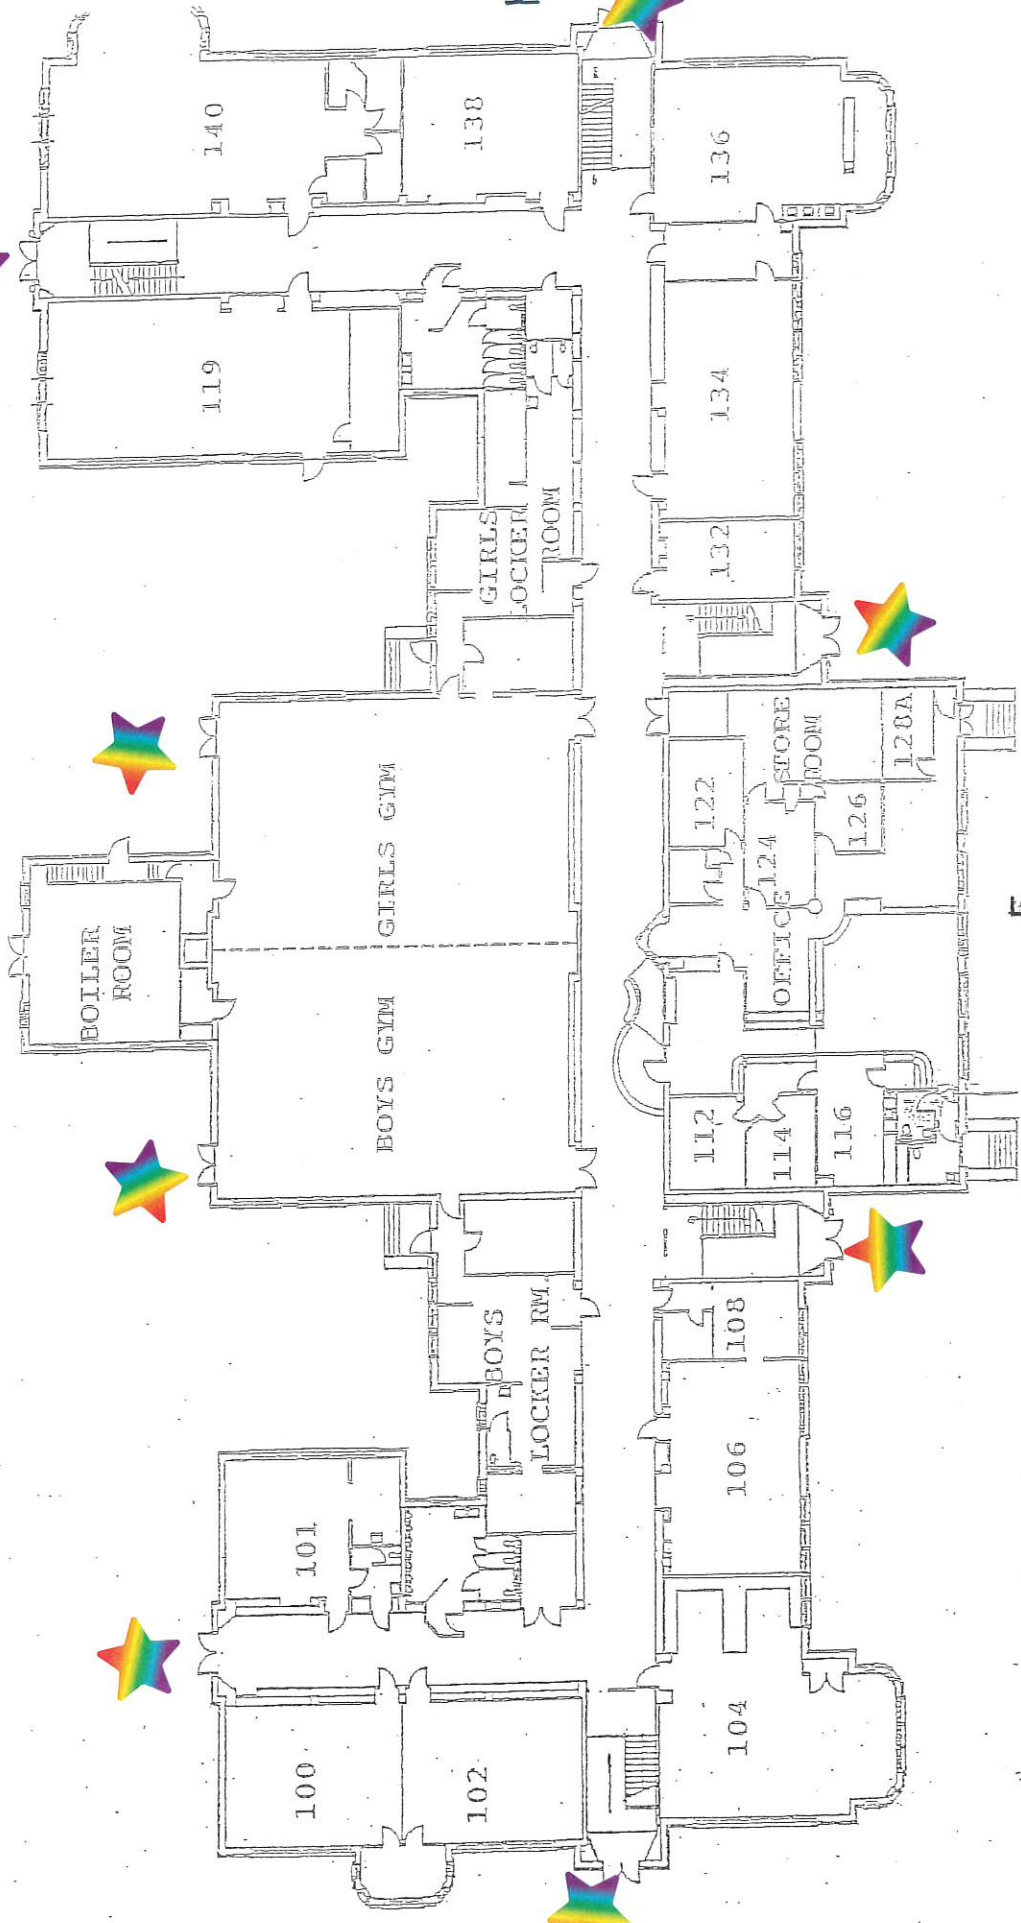

W

N

E

Main Floor

Main Floor

Staff Bathroom
(2 unisex)

W

E

Second Floor

SECOND FLOOR PLAN

BEAUMONT MIDDLE SCHOOL
FIRE EXITS - BASEMENT

BEAUMONT MIDDLE SCHOOL
FIRE EXITS - NEW ADDITION